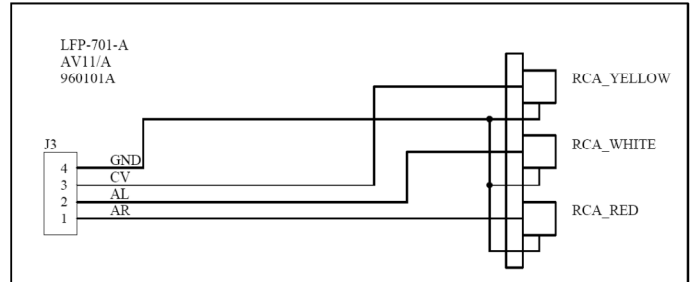

PCB Pinout for 60221/60222/60211/60212

www.lindy.com

Introduction

Thank you for purchasing the LINDY Multimedia Faceplate. This single AV faceplate is suitable for VGA with Audio installations or interactive whiteboards. Available in both metal and plastic, they are suitable for single UK style back boxes and include fixing screws.

This leaflet has information about the wiring configuration on the rear of the faceplates.

Phono / RCA Pinout

USB Pinout

VGA & Audio Jack Pinout