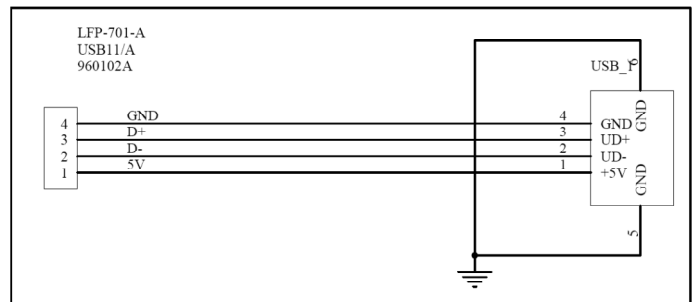

PCB Pinout for 60221/60222/60211/60212

www.lindy.com

Introduction

Thank you for purchasing the LINDY Multimedia Faceplate. This single AV faceplate is suitable for VGA with Audio installations or interactive whiteboards. Available in both metal and plastic, they are suitable for single UK style back boxes and include fixing screws.

This leaflet has information about the wiring configuration on the rear of the faceplates.

Phono / RCA Pinout

USB Pinout

VGA & Audio Jack Pinout